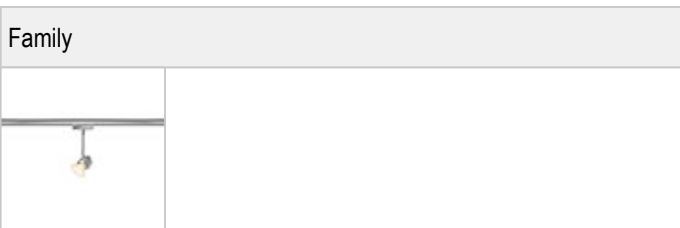

SCOBO / UP+DOWN LV W

	100621ws		white
	100621mg		matt brushed
	100621pl		high-polished
	100621sw		black

SCOBO / UP+DOWN LV W

Light
Miniature LED reflector technology for a precise light image

Design
Surface aluminium mirror polished
Casing made out of aluminium gravity die casting, surface hand-crafted

		230 V	350 mA		
		LED			15 W
min. 1250 lm	2700K	CRI 90			

Product data
Art.-No.: 100621pl
Safety class: I

Lamp type
Lamp type: LED
Power: max. 15 W
Luminous flux (lm): min. 1250
Lichttemperatur: 2700K
Color rendering: CRI 90