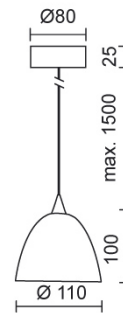

Design

Surface high-gloss chrome plated

Mouth-blown, clear crystal glass

Lamp head made out of brass

Electrical cable transparent

Cover made out of impact-resistant ABS- plastic

230 V		RLC		100%		ECO 80%
QT 14	ECO 48 W	G9				

Product data

Art.-No.: 100156ch

Safety class: II

Lamp type

Lamp type: QT 14

Power: max. 48 W Eco

Socketed: G9

Designer: BRUCK