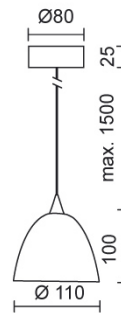

Design

Surface high-gloss chrome plated

Mouth-blown, clear crystal glass

Lamp head made out of brass

Electrical cable transparent

Cover made out of impact-resistant ABS- plastic

230 V		RLC	100%	ECO 80%
QT 14	ECO 48 W	G9		

Product data

Art.-No.: 100156ch

Safety class: II

Lamp type

Lamp type: QT 14

Power: max. 48 W Eco

Socketed: G9

Designer: BRUCK