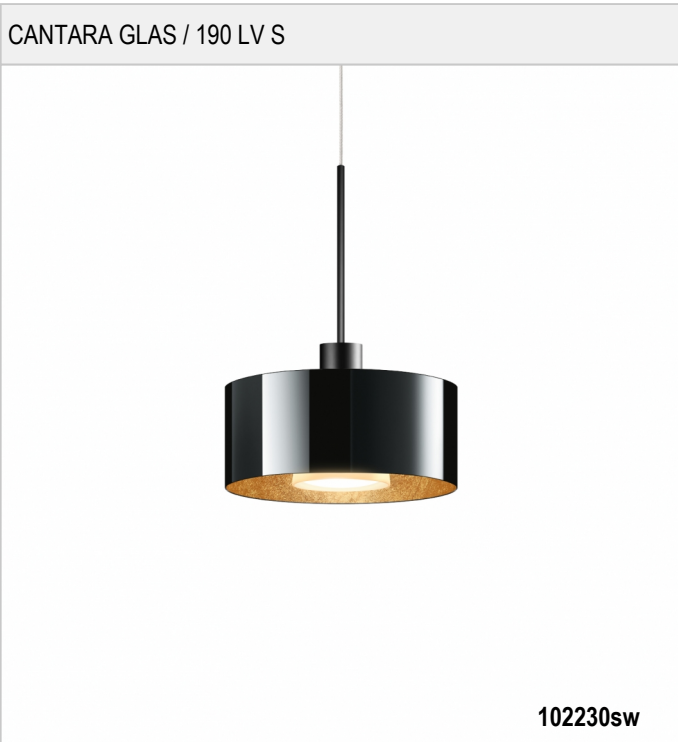

CANTARA GLAS / 190 LV S - SPOTLIGHT FOR 3-TRACKS

BRUCK.

CANTARA GLAS / 190 LV S

230 V		IP20		R.C.		LED
	15 W	min. 1250 lm	2700K	CRI 97		

Product data

Art.-No.: 102230sw
 Safety class: II

Lamp type

Lamp type: LED
 Power: max. 15 W
 Luminous flux (lm): min. 1250
 Lichttemperatur: 2700K
 Color rendering: CRI 97

Designer: BRUCK

CANTARA GLAS / 190 LV S

102230ch		Black inside gold
102230mcgy		Black inside gold
102230sw		Black inside gold