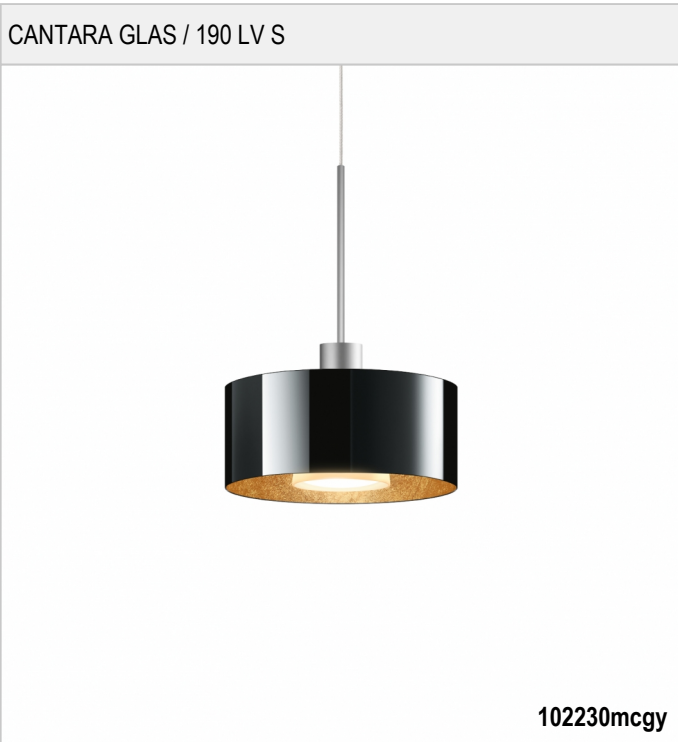

# CANTARA GLAS / 190 LV S - SPOTLIGHT FOR 3-TRACKS

BRUCK.

CANTARA GLAS / 190 LV S

230 V		IP20		R.C		LED
	15 W	min. 1250 lm	2700K	CRI 97		

**Product data**

Art.-No.: 102230mcgy  
 Safety class: II

**Lamp type**

Lamp type: LED  
 Power: max. 15 W  
 Luminous flux (lm): min. 1250  
 Lichttemperatur: 2700K  
 Color rendering: CRI 97

**Designer:** BRUCK

CANTARA GLAS / 190 LV S

102230ch		Black inside gold
102230mcgy		Black inside gold
102230sw		Black inside gold