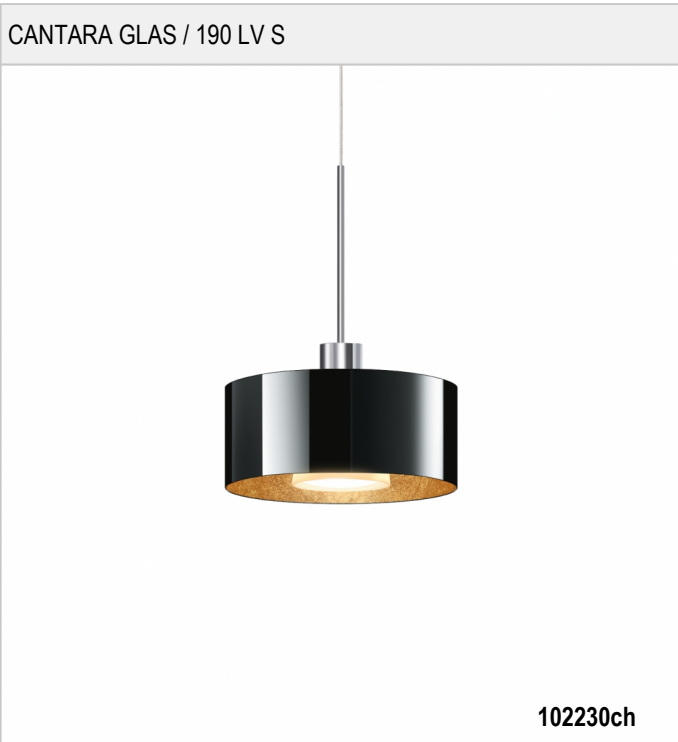

# CANTARA GLAS / 190 LV S - SPOTLIGHT FOR 3-TRACKS

BRUCK.

CANTARA GLAS / 190 LV S

230 V		IP20		R.C		LED
	15 W	min. 1250 lm	2700K	CRI 97		

**Product data**

Art.-No.: 102230ch  
 Safety class: II

**Lamp type**

Lamp type: LED  
 Power: max. 15 W  
 Luminous flux (lm): min. 1250  
 Lichttemperatur: 2700K  
 Color rendering: CRI 97

**Designer:** BRUCK

CANTARA GLAS / 190 LV S

102230ch		Black inside gold
102230mcgy		Black inside gold
102230sw		Black inside gold